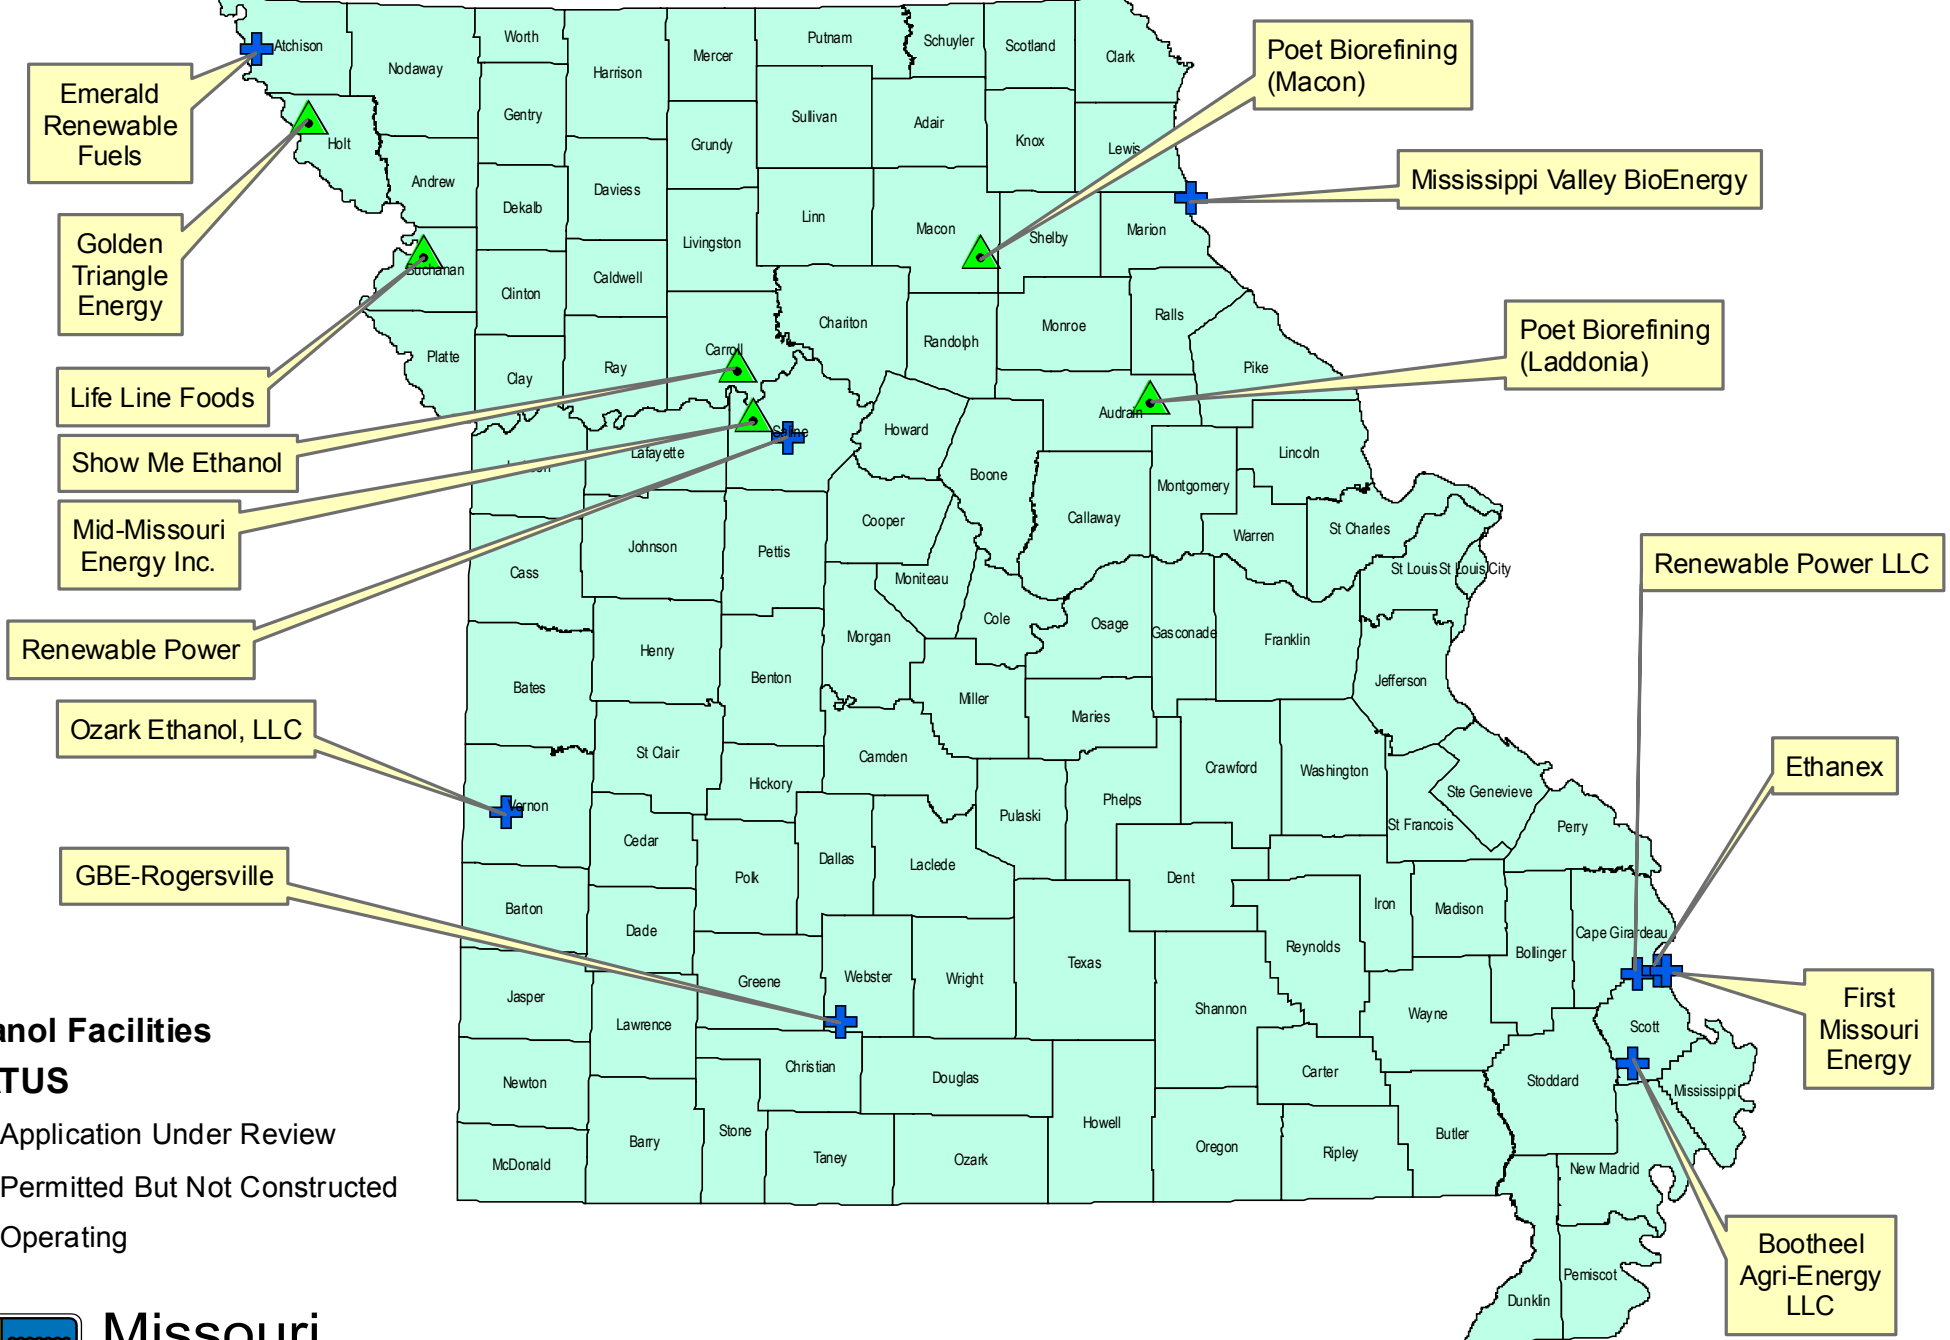

Ethanol Production Facilities in Missouri

Ethanol Facilities

STATUS

- ★ Application Under Review
- ⊕ Permitted But Not Constructed
- ▲ Operating

Missouri
Department of
Natural Resources

Air Pollution Control Program